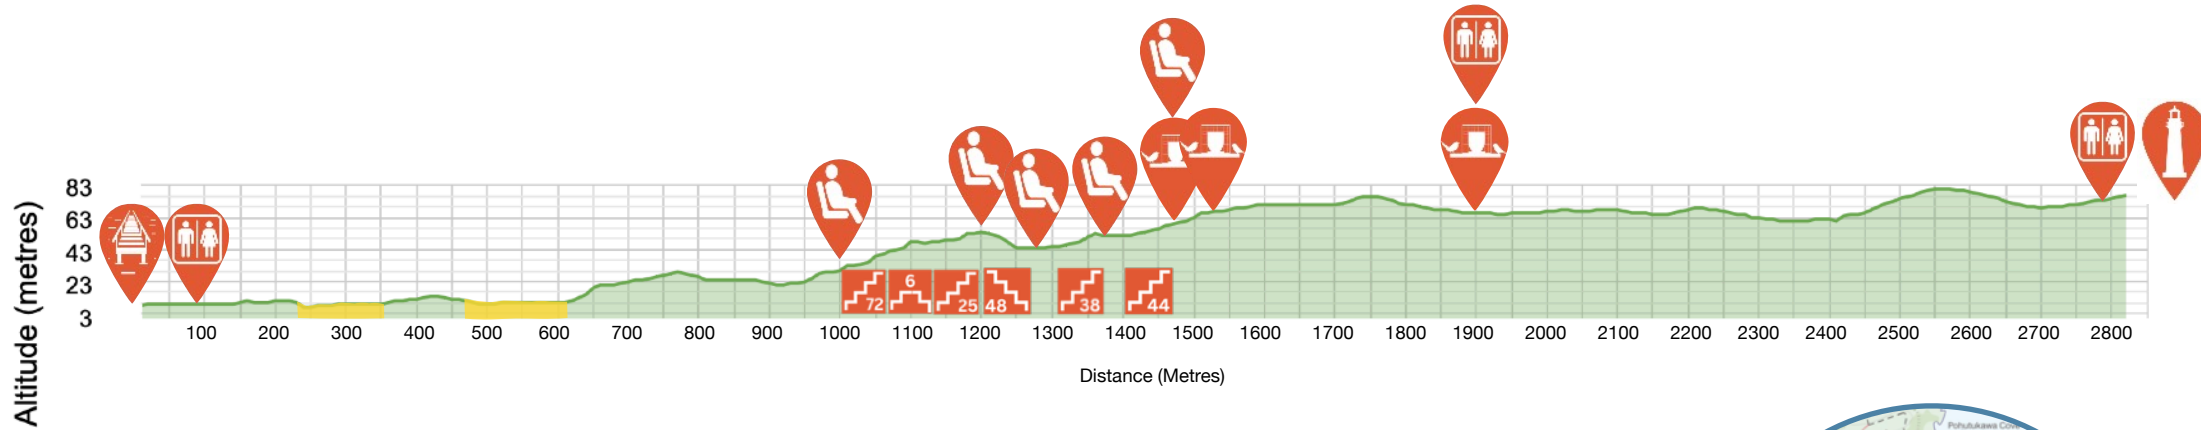

Kawerau Track Elevation

This elevation map provides a visual depiction of the changes in terrain height along the Kawerau Track, which stretches just under 3 kilometre. Along the route, you'll find steps and resting spots for your convenience.

Key:

- Tiritiri Matangi Wharf
- Beach
- Toilet
- Seats
- Sugar feeder
- Lighthouse Area
- Steps (233 in total)

This map outlines the Kawerau Track, beginning at the wharf and leading up to the lighthouse.